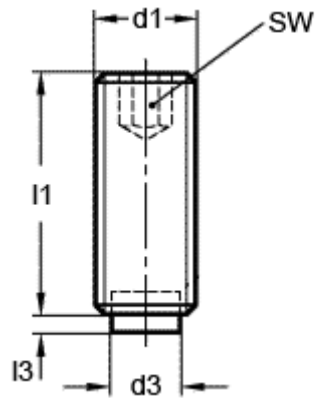

Data Sheet

Article number: 20931608

Description: E+G Grub screw
GN 913.3-M5-12-KU

Measures

$d1 = M5$
 $d3 = 3$
 $l1 = 12.0$
 $l3 = 1.0$
 $SW = 2.5$